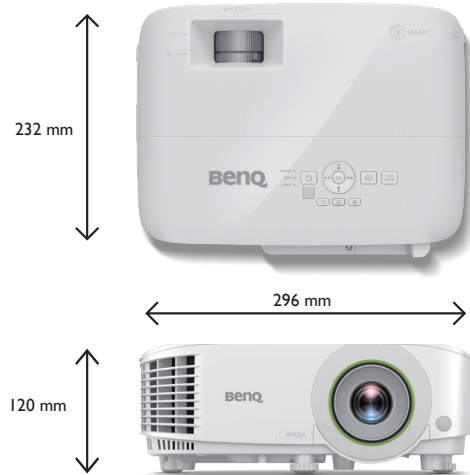

Dimensions