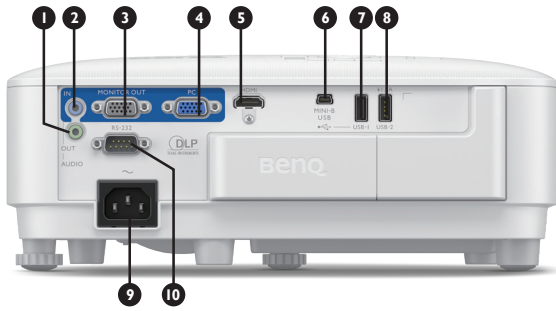

Input and Output Terminals

1 Audio output (mini jack)	6 USB Type mini B
2 Audio input (mini jack)	7 USB TypeA-1
3 Monitor output (D-sub 15pin, Female)	8 USB TypeA-2 (5V, 1.5A)
4 PC (D-sub 15pin)	9 AC Power cable inlet
5 HDMI	10 RS232 input (D-sub 9pin, male)