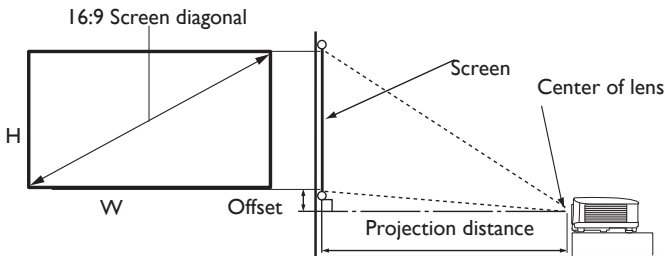

Input and Output Terminals

- ❶ Audio output (mini jack)
- ❷ Audio input (mini jack)
- ❸ Monitor output (D-sub 15pin, Female)
- ❹ PC (D-sub 15pin)
- ❺ HDMI
- ❻ USB Type mini B
- ❼ USB TypeA-1
- ❽ USB TypeA-2 (5V, 1.5A)
- ❾ AC Power cable inlet
- ❿ RS232 input (D-sub 9pin, male)

Dimensions

Distance Chart

Ceiling Mount Chart

Ceiling/Wall mount screw: M4
(Max L = 25 mm; Min L = 20 mm)

Unit: mm

Screen Size				Projection distance (mm)			Offset
Diagonal	Height	Width	Min distance (max zoom)	Average	Max distance (min zoom)		
inch	mm	mm	mm	mm	mm	mm	
30	762	374	664	990	1039	1089	30
40	1016	498	886	1319	1386	1452	40
50	1270	623	1107	1649	1732	1815	50
60	1524	747	1328	1979	2079	2178	60
70	1778	872	1550	2309	2425	2541	70
80	2032	996	1771	2639	2772	2905	80
90	2286	1121	1992	2969	3118	3268	90
100	2540	1245	2214	3299	3465	3631	100
110	2794	1370	2435	3628	3811	3994	110
120	3048	1494	2657	3958	4158	4357	120
130	3302	1619	2878	4288	4504	4720	130
140	3556	1743	3099	4618	4850	5083	139
150	3810	1868	3321	4948	5197	5446	149
160	4064	1992	3542	5278	5543	5809	159
170	4318	2117	3763	5608	5890	6172	169
180	4572	2241	3985	5937	6236	6535	179
190	4826	2366	4206	6267	6583	6898	189
200	5080	2491	4428	6597	6929	7261	199
250	6350	3113	5535	8246	8661	9077	249
300	7620	3736	6641	9896	10394	10892	299

The Screen aspect ratio is 16 : 9 and the projected picture is in a 16 : 9 aspect ratio.

SCAN ME

<https://www.benq.eu/en-eu/business/index.html>

© 2020 BenQ Corp. Specifications may vary by region, please visit your local stores for details. Actual product's features and specifications are subject to change without notice. This material may include corporate names and trademarks of third parties which are the properties of the third parties respectively.