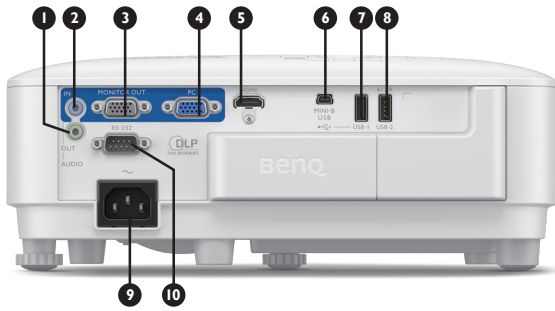

Input and Output Terminals

- ❶ Audio output (mini jack)
- ❷ Audio input (mini jack)
- ❸ Monitor output (D-sub 15pin, Female)
- ❹ PC (D-sub 15pin)
- ❺ HDMI
- ❻ USB Type mini B
- ❼ USB TypeA-1
- ❽ USB TypeA-2 (5V, 1.5A)
- ❾ AC Power cable inlet
- ❿ RS232 input (D-sub 9pin, male)