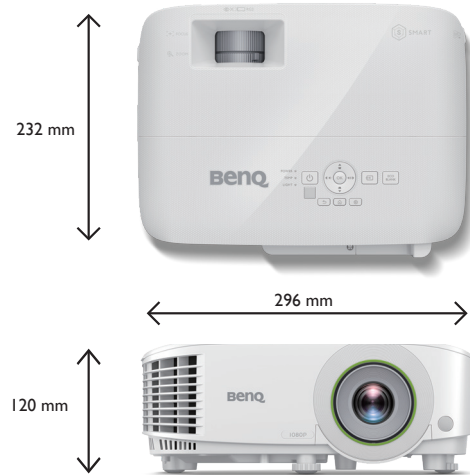

Dimensions