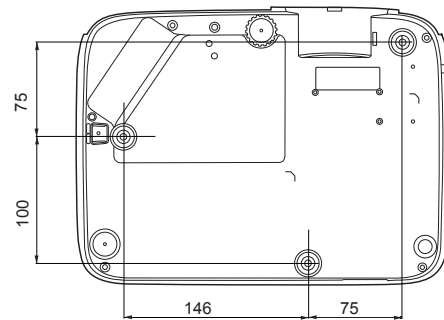

Input and Output Terminals

- ❶ Audio output (mini jack)
- ❷ Audio input (mini jack)
- ❸ Monitor output (D-sub 15pin, Female)
- ❹ PC (D-sub 15pin)
- ❺ HDMI
- ❻ USB Type mini B
- ❼ USB TypeA-1
- ❽ USB TypeA-2 (5V, 1.5A)
- ❾ AC Power cable inlet
- ❿ RS232 input (D-sub 9pin, male)

Dimensions

Distance Chart

Ceiling Mount Chart

Ceiling/Wall mount screw: M4
(Max L = 25 mm; Min L = 20 mm)

Unit: mm

Screen Size				Projection distance (mm)			Offset
Diagonal	Height	Width	Min distance (max zoom)	Average	Max distance (min zoom)		
inch	mm	mm	mm	mm	mm	mm	
30	762	374	664	990	1039	1089	30
40	1016	498	886	1319	1386	1452	40
50	1270	623	1107	1649	1732	1815	50
60	1524	747	1328	1979	2079	2178	60
70	1778	872	1550	2309	2425	2541	70
80	2032	996	1771	2639	2772	2905	80
90	2286	1121	1992	2969	3118	3268	90
100	2540	1245	2214	3299	3465	3631	100
110	2794	1370	2435	3628	3811	3994	110
120	3048	1494	2657	3958	4158	4357	120
130	3302	1619	2878	4288	4504	4720	130
140	3556	1743	3099	4618	4850	5083	139
150	3810	1868	3321	4948	5197	5446	149
160	4064	1992	3542	5278	5543	5809	159
170	4318	2117	3763	5608	5890	6172	169
180	4572	2241	3985	5937	6236	6535	179
190	4826	2366	4206	6267	6583	6898	189
200	5080	2491	4428	6597	6929	7261	199
250	6350	3113	5535	8246	8661	9077	249
300	7620	3736	6641	9896	10394	10892	299

The Screen aspect ratio is 16 : 9 and the projected picture is in a 16 : 9 aspect ratio.

SCAN ME

<https://www.benq.eu/en-eu/business/index.html>

© 2020 BenQ Corp. Specifications may vary by region, please visit your local stores for details. Actual product's features and specifications are subject to change without notice. This material may include corporate names and trademarks of third parties which are the properties of the third parties respectively.