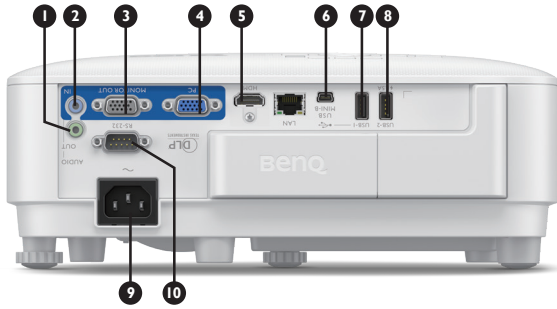

Input and Output Terminals

1 Audio output (mini jack)	6 USB Type mini B
2 Audio input (mini jack)	7 USB TypeA-1
3 Monitor output (D-sub 15pin, Female)	8 USB TypeA-2 (5V,1.5A)
4 PC (D-sub 15pin)	9 AC Power cable inlet
5 HDMI	10 RS232 input (D-sub 9pin, male)