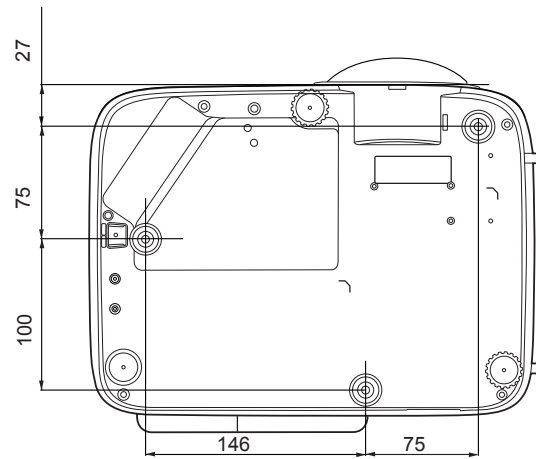

Dimensions

Distance Chart

Screen Size				Distance from screen	Offset
Diagonal	Height	Width			
inch	mm	mm	mm	mm	mm
70	1778	942	1508	739	47
80	2032	1077	1723	844	54
90	2286	1212	1939	950	61
100	2540	1346	2154	1055	67
110	2794	1481	2369	1161	74
120	3048	1615	2585	1267	81

The Screen aspect ratio is 16 : 10 and the projected picture is in a 16 : 10 aspect ratio.

Ceiling Mount Chart

SCAN ME

<https://www.benq.eu/en-eu/business/index.html>

© 2020 BenQ Corp. Specifications may vary by region, please visit your local stores for details. Actual product's features and specifications are subject to change without notice. This material may include corporate names and trademarks of third parties which are the properties of the third parties respectively.