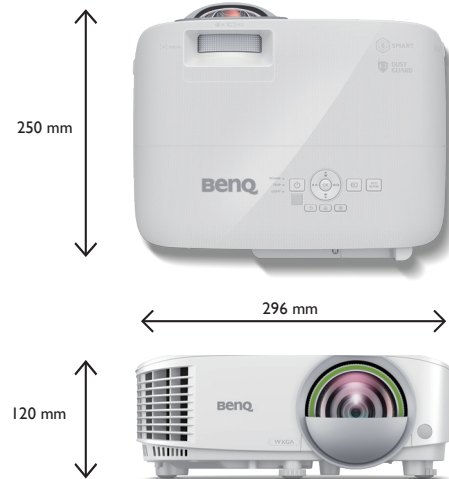

Dimensions