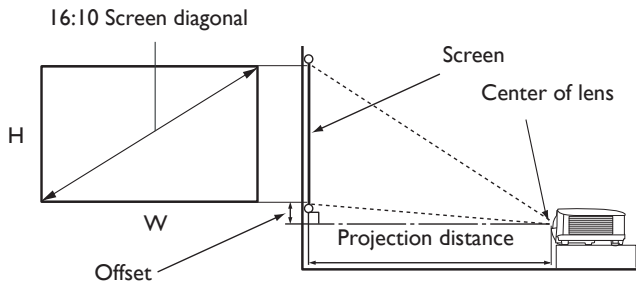

*The Contrast is measure by Full On Full Off standard.

* LightSource life results will vary depending on environmental conditions and usage. Actual product's features and specifications are subject to change without notice.

Dimensions

Distance Chart

Screen Size				Distance from screen	Offset
Diagonal	Height	Width			
inch	mm	mm	mm	mm	mm
70	1778	942	1508	739	47
80	2032	1077	1723	844	54
90	2286	1212	1939	950	61
100	2540	1346	2154	1055	67
110	2794	1481	2369	1161	74
120	3048	1615	2585	1267	81

The Screen aspect ratio is 16 : 10 and the projected picture is in a 16 : 10 aspect ratio.

Ceiling Mount Chart

SCAN ME

<https://www.benq.eu/en-eu/business/index.html>

© 2020 BenQ Corp. Specifications may vary by region, please visit your local stores for details. Actual product's features and specifications are subject to change without notice. This material may include corporate names and trademarks of third parties which are the properties of the third parties respectively.